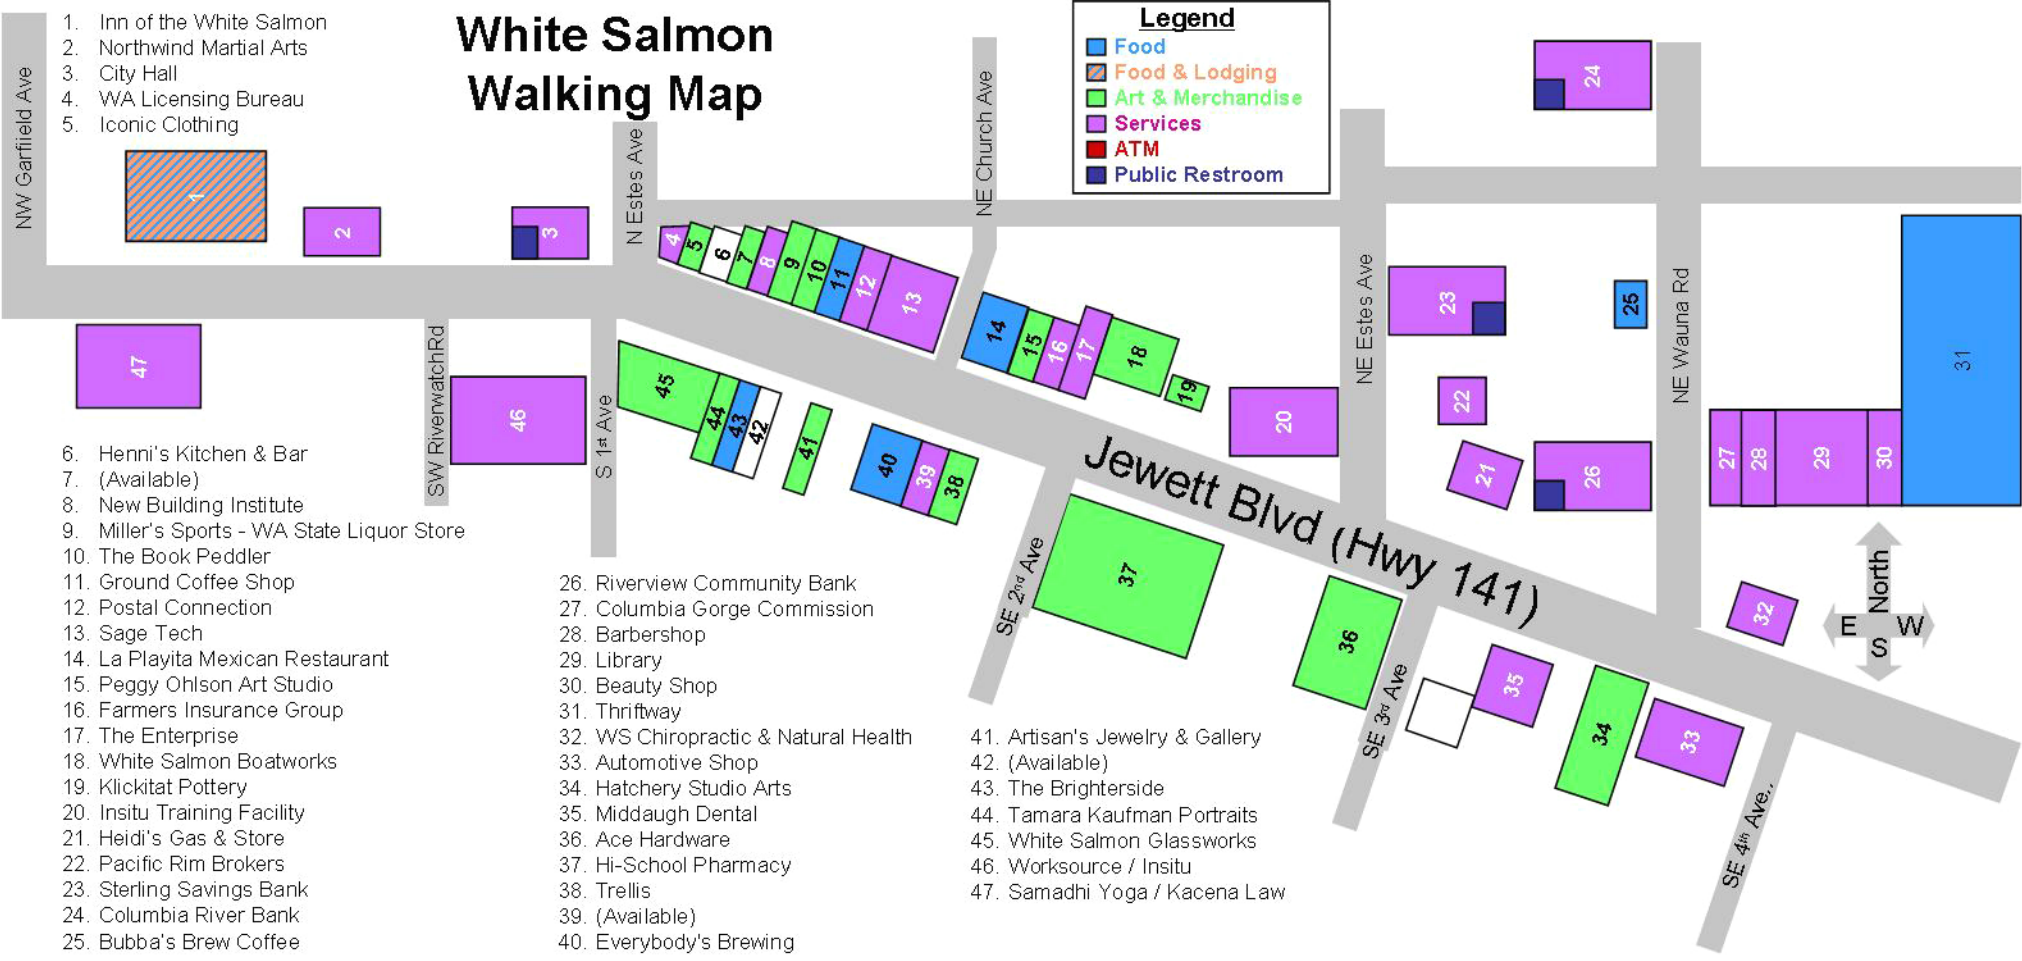

White Salmon Walking Map

1. Inn of the White Salmon
2. Northwind Martial Arts
3. City Hall
4. WA Licensing Bureau
5. Iconic Clothing

Legend

- Food
- Food & Lodging
- Art & Merchandise
- Services
- ATM
- Public Restroom

6. Henni's Kitchen & Bar
7. (Available)
8. New Building Institute
9. Miller's Sports - WA State Liquor Store
10. The Book Peddler
11. Ground Coffee Shop
12. Postal Connection
13. Sage Tech
14. La Playita Mexican Restaurant
15. Peggy Ohlson Art Studio
16. Farmers Insurance Group
17. The Enterprise
18. White Salmon Boatworks
19. Klickitat Pottery
20. Insitu Training Facility
21. Heidi's Gas & Store
22. Pacific Rim Brokers
23. Sterling Savings Bank
24. Columbia River Bank
25. Bubba's Brew Coffee

26. Riverview Community Bank
27. Columbia Gorge Commission
28. Barbershop
29. Library
30. Beauty Shop
31. Thriftway
32. WS Chiropractic & Natural Health
33. Automotive Shop
34. Hatchery Studio Arts
35. Midaugh Dental
36. Ace Hardware
37. Hi-School Pharmacy
38. Trellis
39. (Available)
40. Everybody's Brewing

41. Artisan's Jewelry & Gallery
42. (Available)
43. The Brighterside
44. Tamara Kaufman Portraits
45. White Salmon Glassworks
46. Worksource / Insitu
47. Samadhi Yoga / Kacena Law